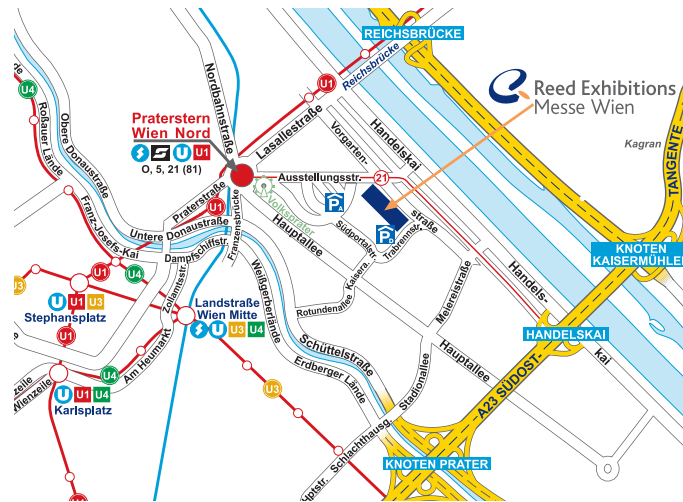

ALL THE FACTS AT A GLANCE

Date	14 th – 16 th February 2006
Every Day	10 am – 6 pm
Venue	Messezentrum Wien Neu - Hall A 1020 Vienna, Messeplatz 1
Organiser	Reed Messe Wien GmbH Messeplatz 1, P0box 277 1021 Vienna Tel: +43 (0)1 727 20-0 Fax: +43 (0)1 727 20-443 E-Mail: itnt@messe.at
Public transport	Tram and tube to Praterstern Tram line 21 to Messestraße Bus 11A to Elderschplatz
Parking spaces	Parking garage A - entrance A (Access via Perspektivstraße). Please note: Ausstellungsstraße and Vorgartenstraße are only short stay zones!

YOUR VOUCHER
FOR A FREE
ADMISSION TICKET
TO THE ITnT.

14TH – 16TH FEBRUARY 2006
MESSEZENTRUM WIEN NEU
EVERY DAY 10 AM – 6 PM

Not valid as an admission ticket. May be redeemed from the 14th – 16th February 2006. This voucher must be completely filled in by both the exhibitor and the visitor and exchanged at the ticket desks for a free admission ticket. Thank you!